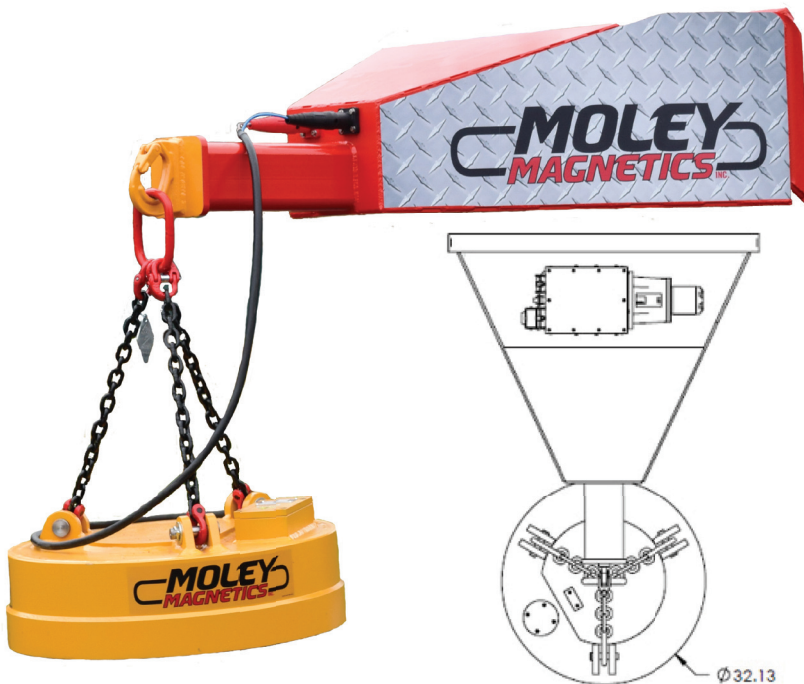

## SKID STEER 230V Magnet

The Moley Skid Steer 230V Quick Connect Magnet System is our latest innovation in scrap & demolition technology. Unique situations call for unique tools, and this is a versatile magnet to consider if you look to improve your efficiency and capabilities.

The Moley Skid Steer 230V Quick Connect Magnet System will work on essentially any skid steer that has auxiliary hydraulics and a case drain line. Just like all of Moley Magnetics' attachments, the Moley Skid Steer 230V Magnet System offers a great return on investment and can be used in a variety of situations. Features include:

- Quick connect: Easy On, Easy Off
- Full 230V Power
- Available sizes: 30", 32" or 36"
- 9 KW Generator/Controller

BOOM ATTACHMENT	
Power	9 KW / 230V
Width	48.75"
Length	69.75"
Height (With Magnet)	53.50"
Magnet Diameter	30", 32" or 36"
Max. Lift	3500 lbs.