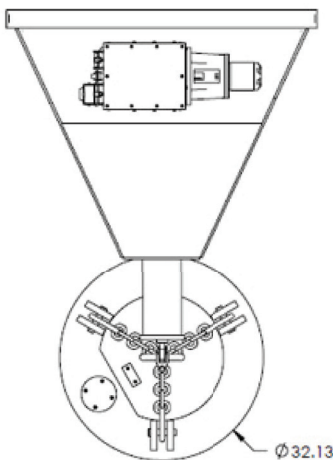

## SKID STEER 230V Magnet

The Moley Skid Steer 230V Quick Connect Magnet System is our latest innovation in scrap & demolition technology. Unique situations call for unique tools, and this is a versatile magnet to consider if you look to improve your efficiency and capabilities.

The Moley Skid Steer 230V Quick Connect Magnet System will work on essentially any skid steer that has auxiliary hydraulics and a case drain line. Just like all of Moley Magnetics' attachments, the Moley Skid Steer 230V Magnet System offers a great return on investment and can be used in a variety of situations. Features include:

- Quick connect: Easy On, Easy Off
- Full 230V Power
- Available sizes: 30", 32" or 36"
- 9 KW Generator/Controller

BOOM ATTACHMENT	
Power	9 KW / 230V
Width	48.75"
Length	69.75"
Height (With Magnet)	53.50"
Magnet Diameter	30", 32" or 36"
Max. Lift	3500 lbs.