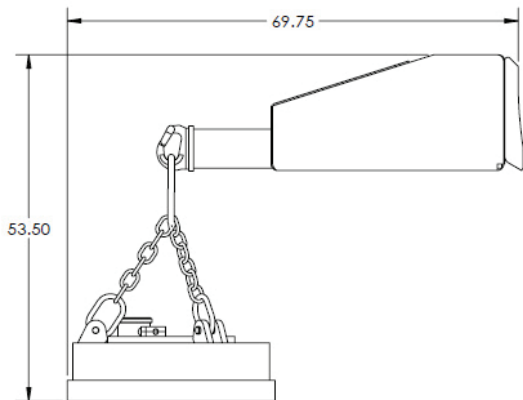

## SKID STEER 230V Magnet

The Moley Skid Steer 230V Quick Connect Magnet System is our latest innovation in scrap & demolition technology. Unique situations call for unique tools, and this is a versatile magnet to consider if you look to improve your efficiency and capabilities.

The Moley Skid Steer 230V Quick Connect Magnet System will work on essentially any skid steer that has auxiliary hydraulics and a case drain line. Just like all of Moley Magnetics' attachments, the Moley Skid Steer 230V Magnet System offers a great return on investment and can be used in a variety of situations. Features include:

- Quick connect: Easy On, Easy Off
- Full 230V Power
- Available sizes: 30", 32" or 36"
- 9 KW Generator/Controller

BOOM ATTACHMENT	
Power	9 KW / 230V
Width	48.75"
Length	69.75"
Height (With Magnet)	53.50"
Magnet Diameter	30", 32" or 36"
Max. Lift	3500 lbs.