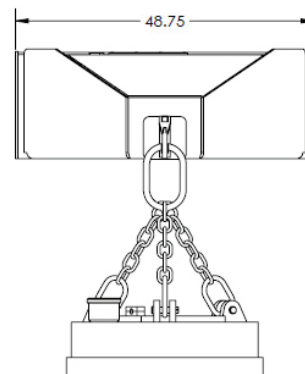

## SKID STEER 230V Magnet

The Moley Skid Steer 230V Quick Connect Magnet System is our latest innovation in scrap & demolition technology. Unique situations call for unique tools, and this is a versatile magnet to consider if you look to improve your efficiency and capabilities.

The Moley Skid Steer 230V Quick Connect Magnet System will work on essentially any skid steer that has auxiliary hydraulics and a case drain line. Just like all of Moley Magnetics' attachments, the Moley Skid Steer 230V Magnet System offers a great return on investment and can be used in a variety of situations. Features include:

- Quick connect: Easy On, Easy Off
- Full 230V Power
- Available sizes: 30", 32" or 36"
- 9 KW Generator/Controller

BOOM ATTACHMENT	
Power	9 KW / 230V
Width	48.75"
Length	69.75"
Height (With Magnet)	53.50"
Magnet Diameter	30", 32" or 36"
Max. Lift	3500 lbs.